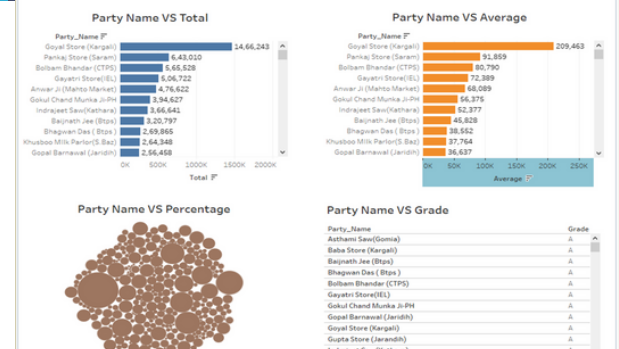

Data Visualization - Tableau

Technologies

Wissen Baum has created customized Tableau application for comprehensive sales data-driven smart dashboards, and visualization solutions that leverage the powerful capabilities for data-driven decision making.

Principal Advantages

- Wissen Baum customized Tableau application to combine data extraction, transformation, and visualization in one platform
- Easy-to-use, intuitive interface requires minimal technical expertise.
- Enables quick access to up-to-date information for informed decision-making.
- Offers a wide range of visualization choices for effective data communication.
- Capable of handling large volumes of data without performance issues.