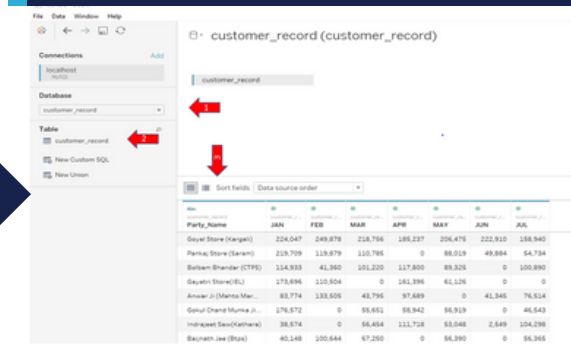

Proposed Sales Process

The proposed Wissen Baum sales process using customized Tableau application streamlines data analysis by enabling seamless extraction, transformation, and visualization within a single platform, eliminating the need for manual interventions and specialized software, thus facilitating more efficient and accessible data-driven decision-making.

Current Sales Process (Excel Driven)

Party_Name	JAN	FEB	MAR	APR	MAY	JUN	JUL
Goyal Store (Kargali)	224047	249878	218756	185237	206475	222910	158940
Pankaj Store (Saram)	219709	119879	110785	0	88019	49884	54734
Bolbam Bhandar (CTPS)	114933	41360	101220	117800	89325	0	100890
Gayatri Store(EL)	173696	110504	0	161396	61126	0	0
Anwar Ji (Mahto Market)	83774	133505	43795	97689	0	41345	76514
Gokul Chand Munka Ji-PH	176572	0	55651	58942	56919	0	46543
Indrajeet Saw(Kathara)	38574	0	56454	111718	53048	2549	104298
Bajinath Jee (Btpps)	40148	100644	67250	0	56390	0	56365
Bhagwan Das (Btpps)	17896	56127	0	70492	36442	32941	55967
Khusboo Milk Parlor(S.Baz)	32375	41661	113134	0	20075	5210	51893
Gopal Barnawal (Jaridih)	45831	10400	3764	119323	77140	0	0
Gupta Store (Jarandih)	11566	10370	16529	64767	0	42456	83913
Rajendra Agrawal(Gomia)	0	25399	25818	78435	91370	0	0
Asthami Saw(Gomia)	50551	30667	0	0	108585	30104	0

Executive Sales Process (Tableau Driven)